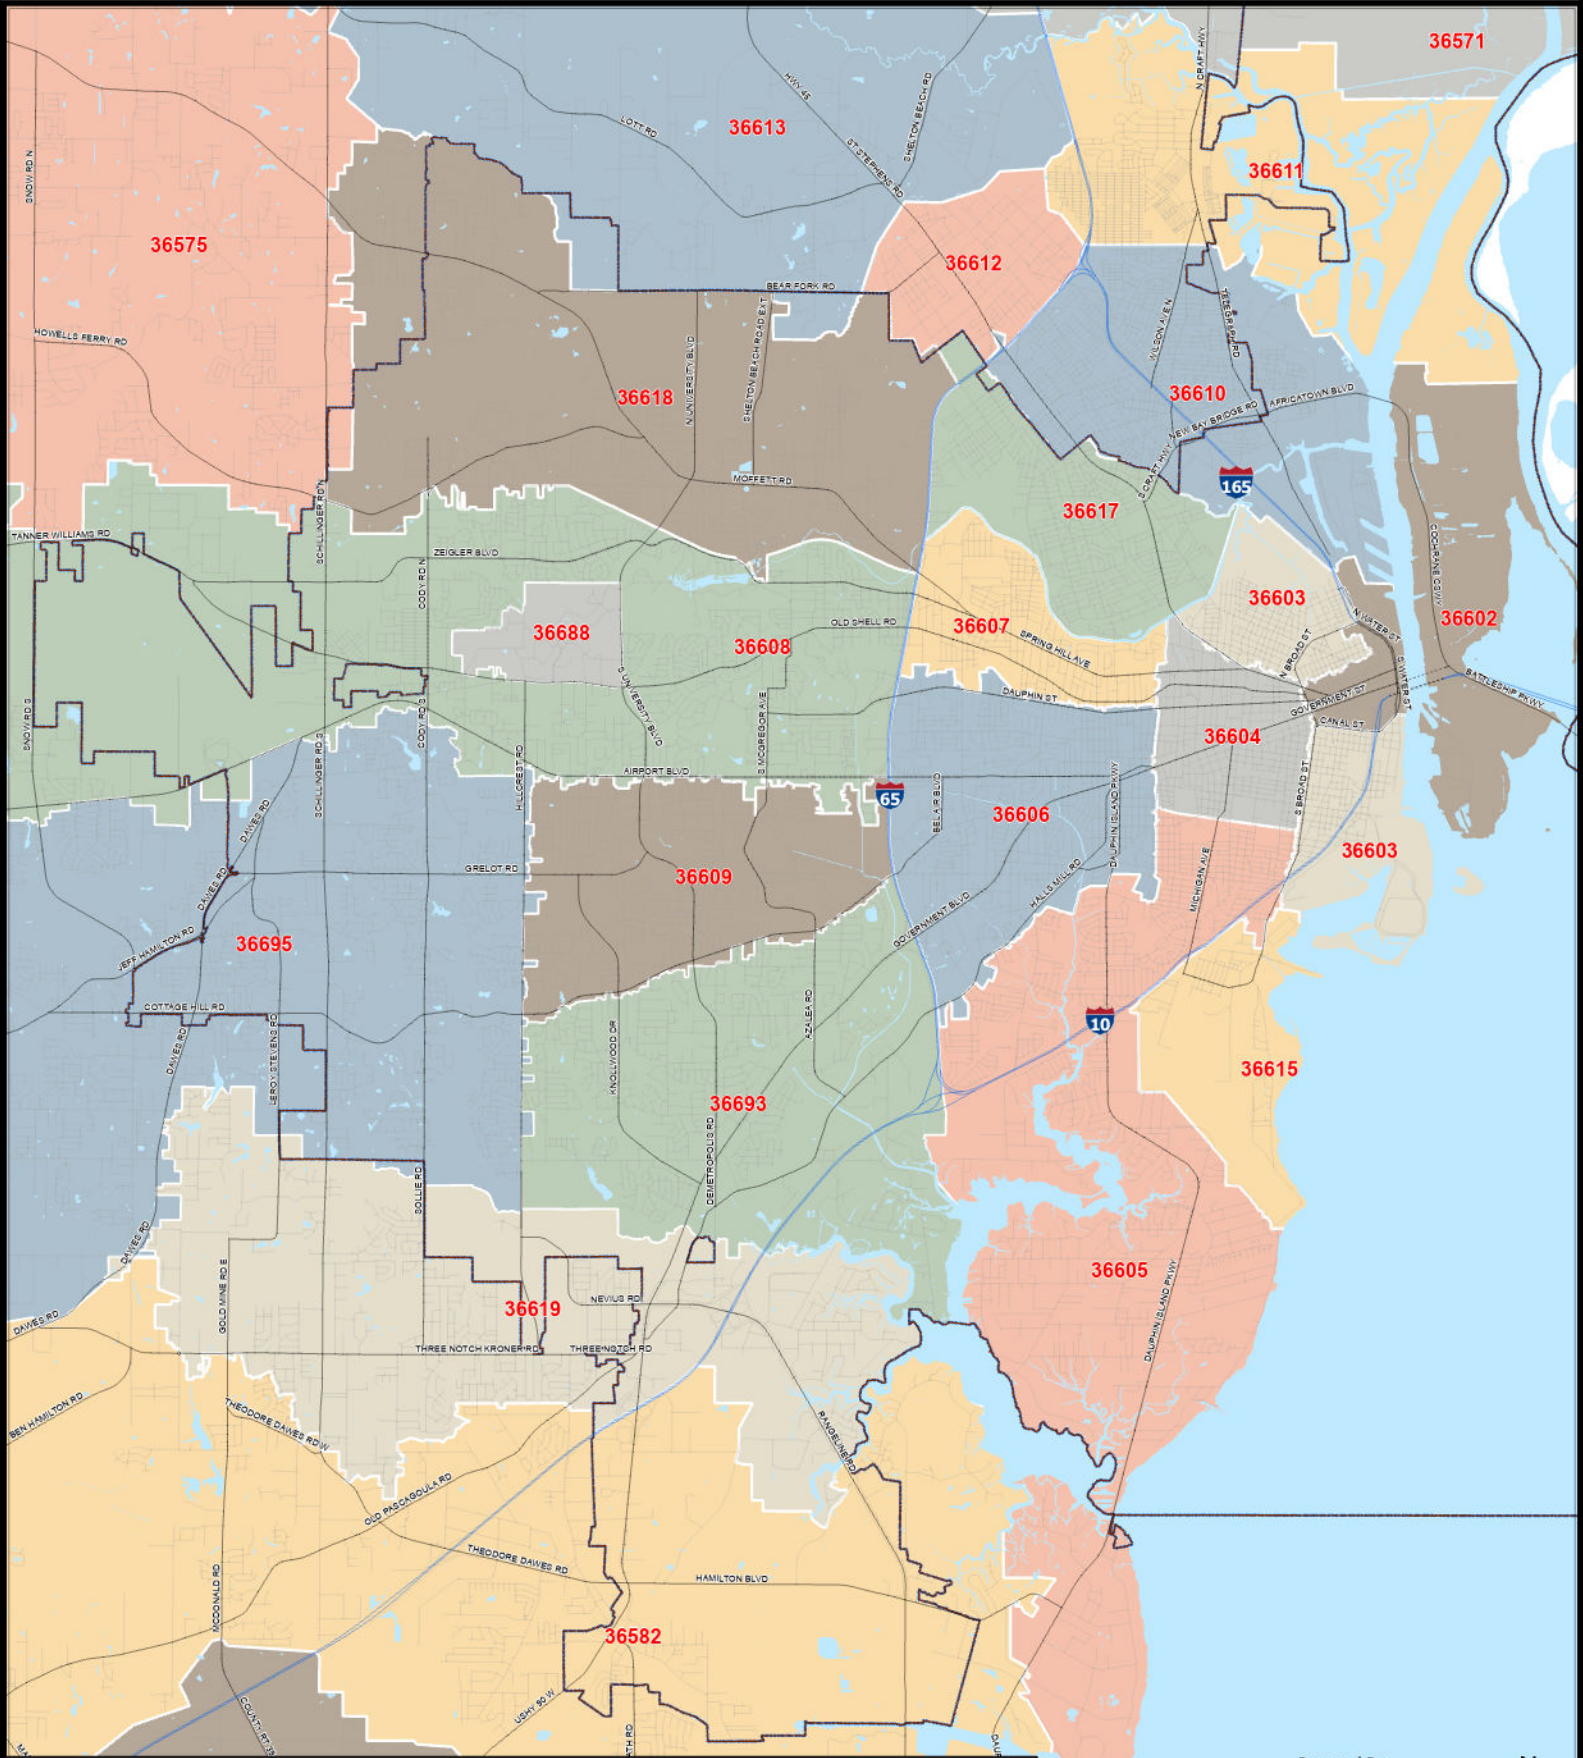

ZIP CODES

CITY OF MOBILE

 Mobile City Limit
 Water

Create Date: 7/31/2023

The City of Mobile cannot verify the accuracy or currency of its digital base map. The City of Mobile makes no representation or warranty as to its accuracy, and in particular, its accuracy of labels, dimensions, or placement of any map feature thereon. Do not make business or legal decisions based on this data before validating your decision with a registered land surveyor. The City of Mobile has copyrighted this map product.