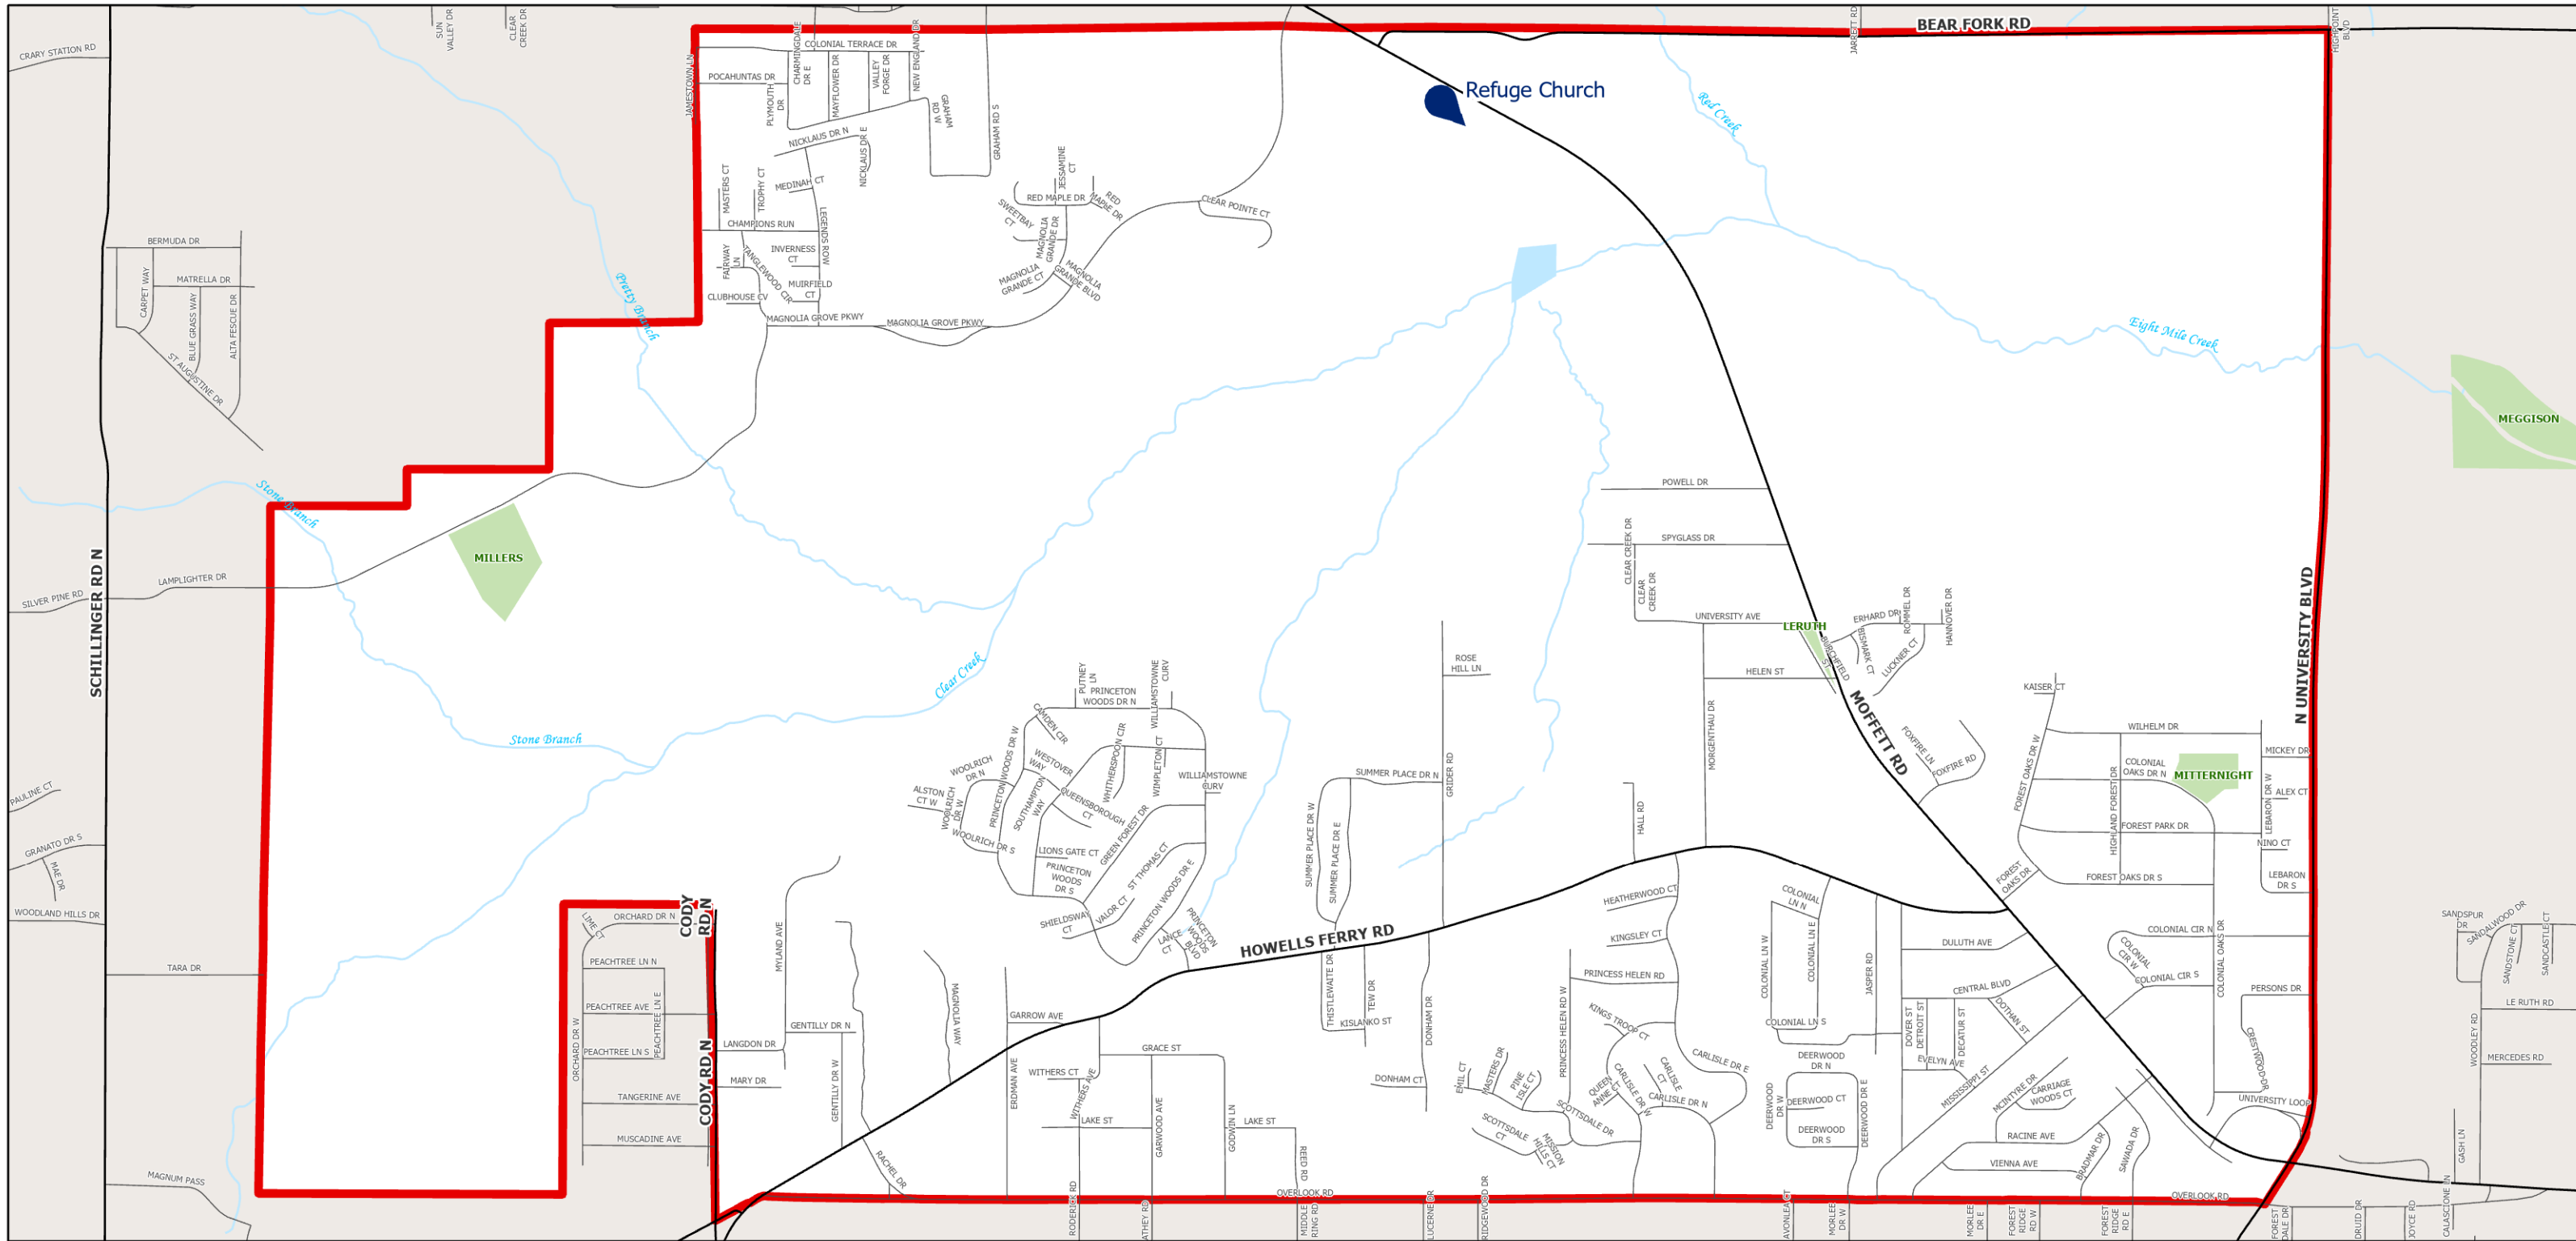

VOTING WARD 7-1

Refuge Church
6159 Moffett Rd
Mobile AL 36618

- Voting Center
- Voting Ward

Prepared by: City of Mobile GIS Department

Create Date: 6/10/2021