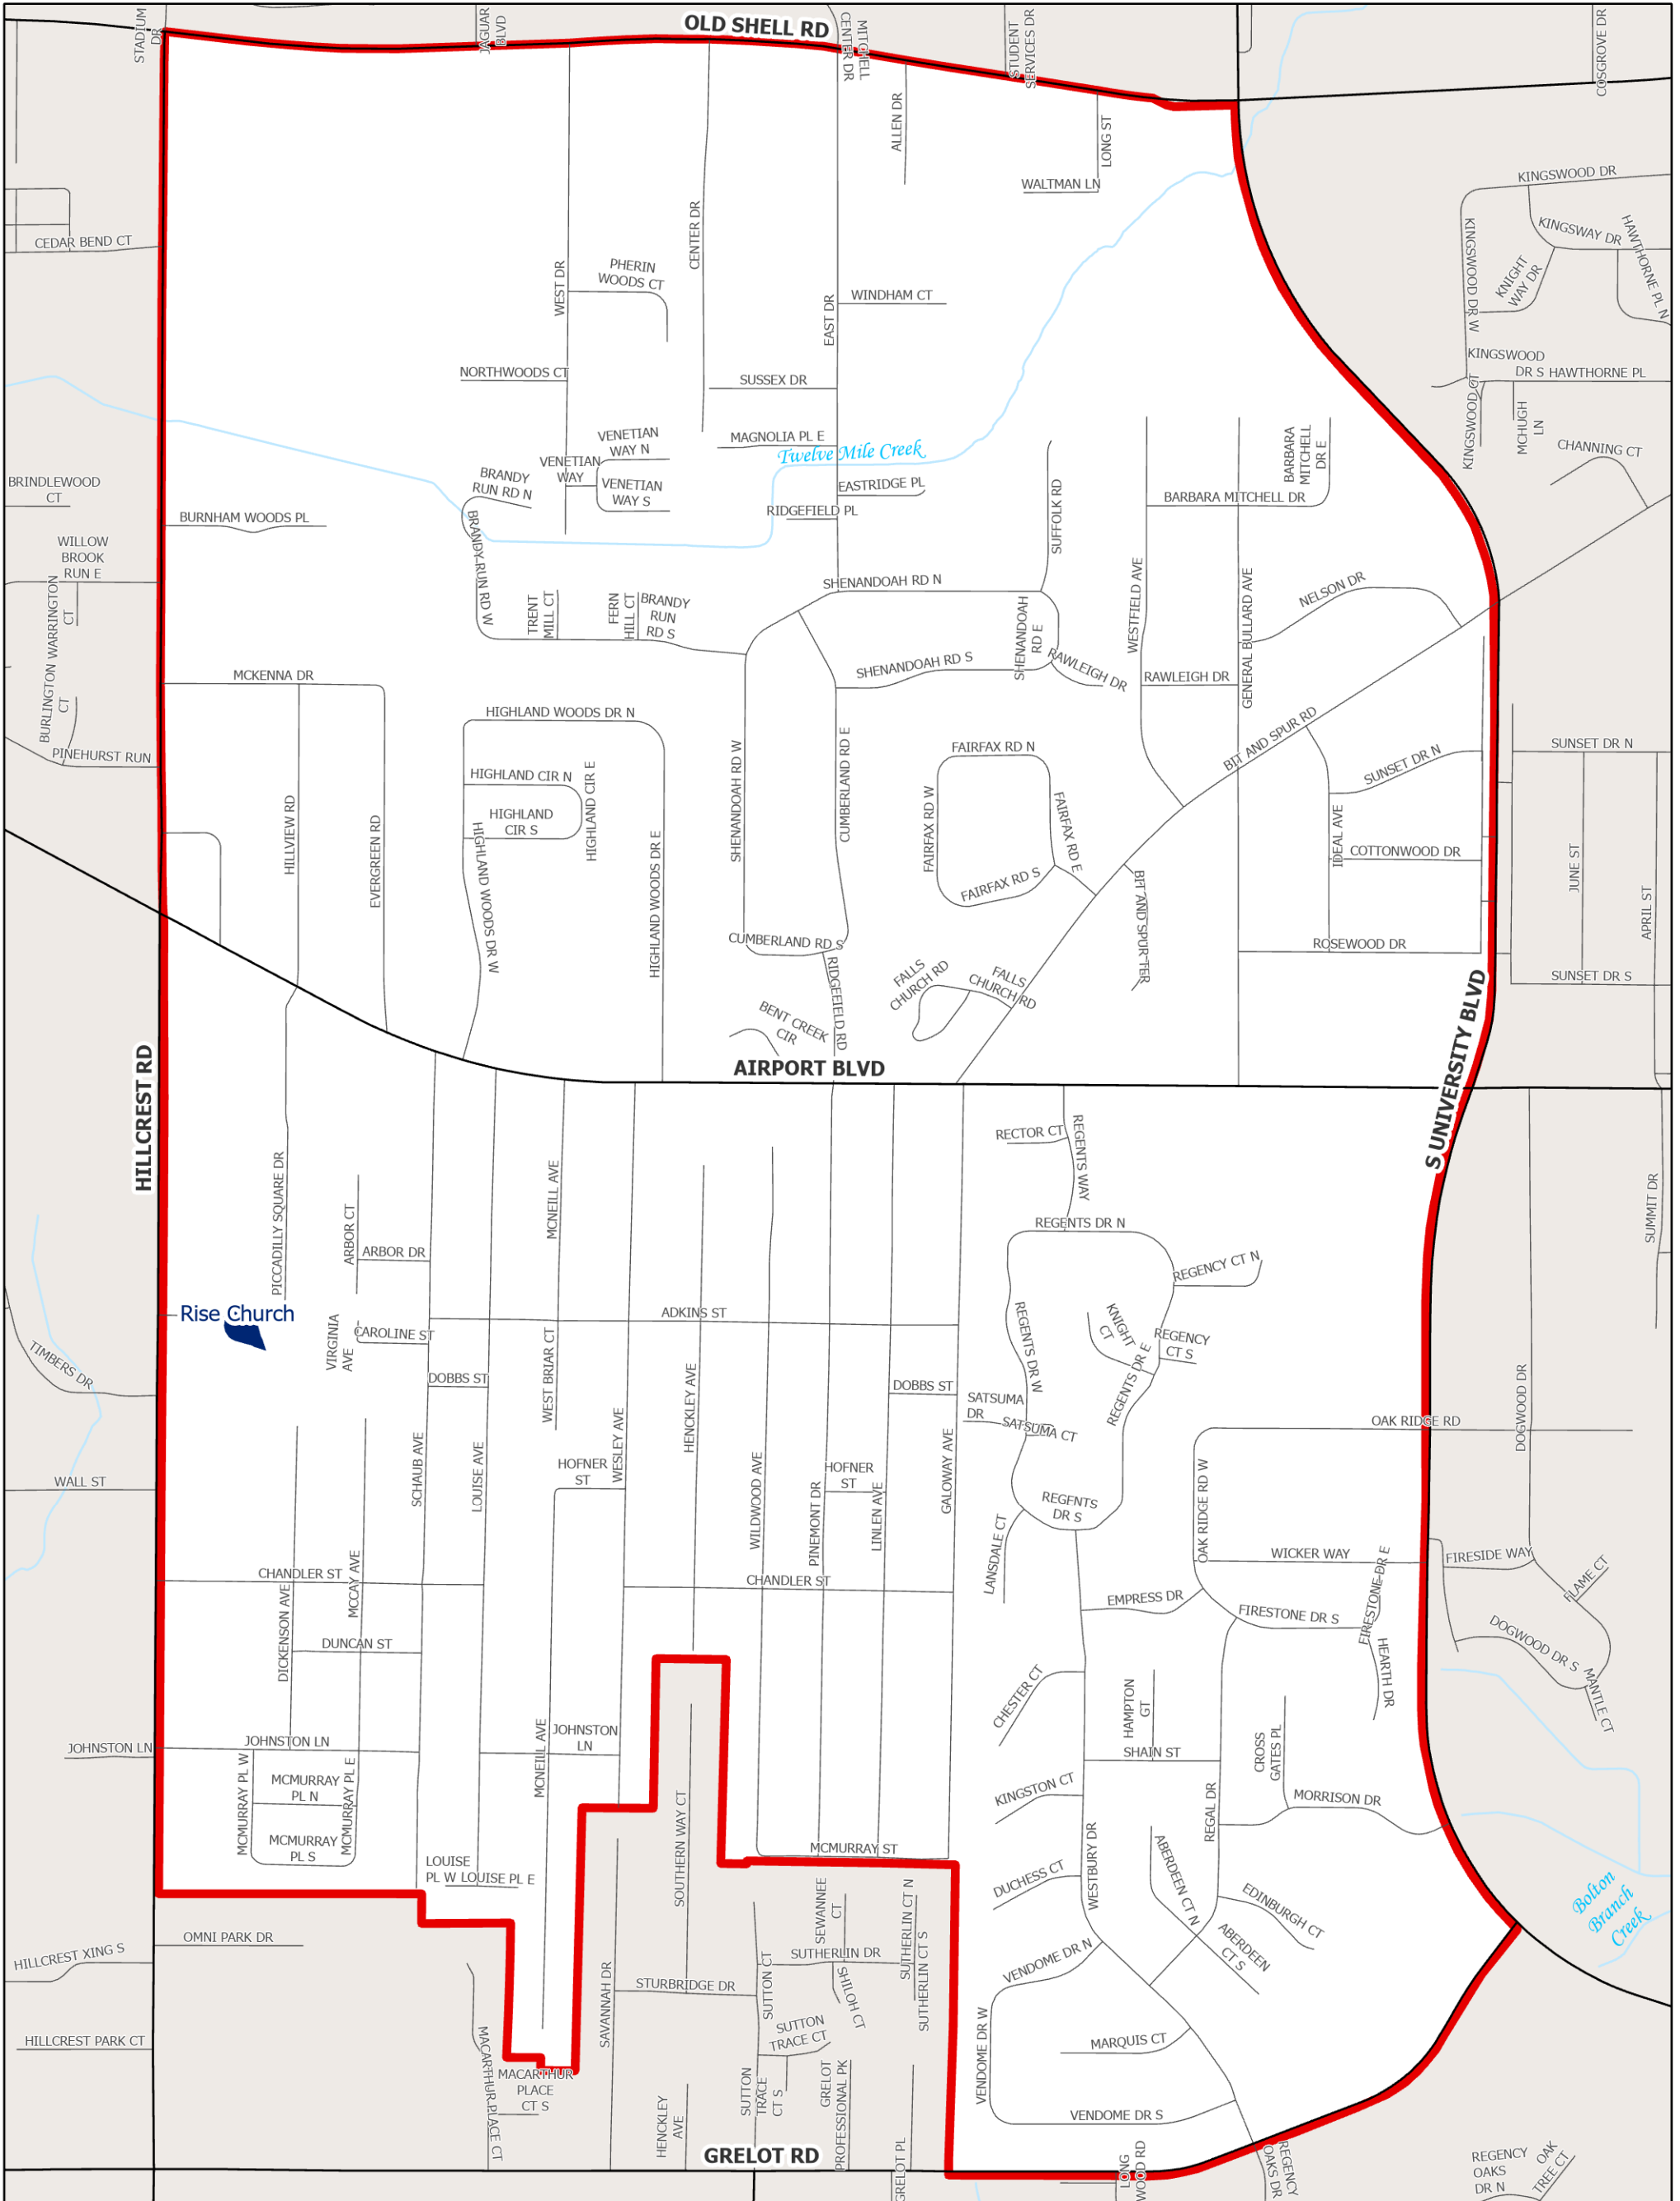

VOTING WARD 6-4

Rise Church
6363 Piccadilly Square Dr
Mobile AL 36609

- Voting Center
- Voting Ward