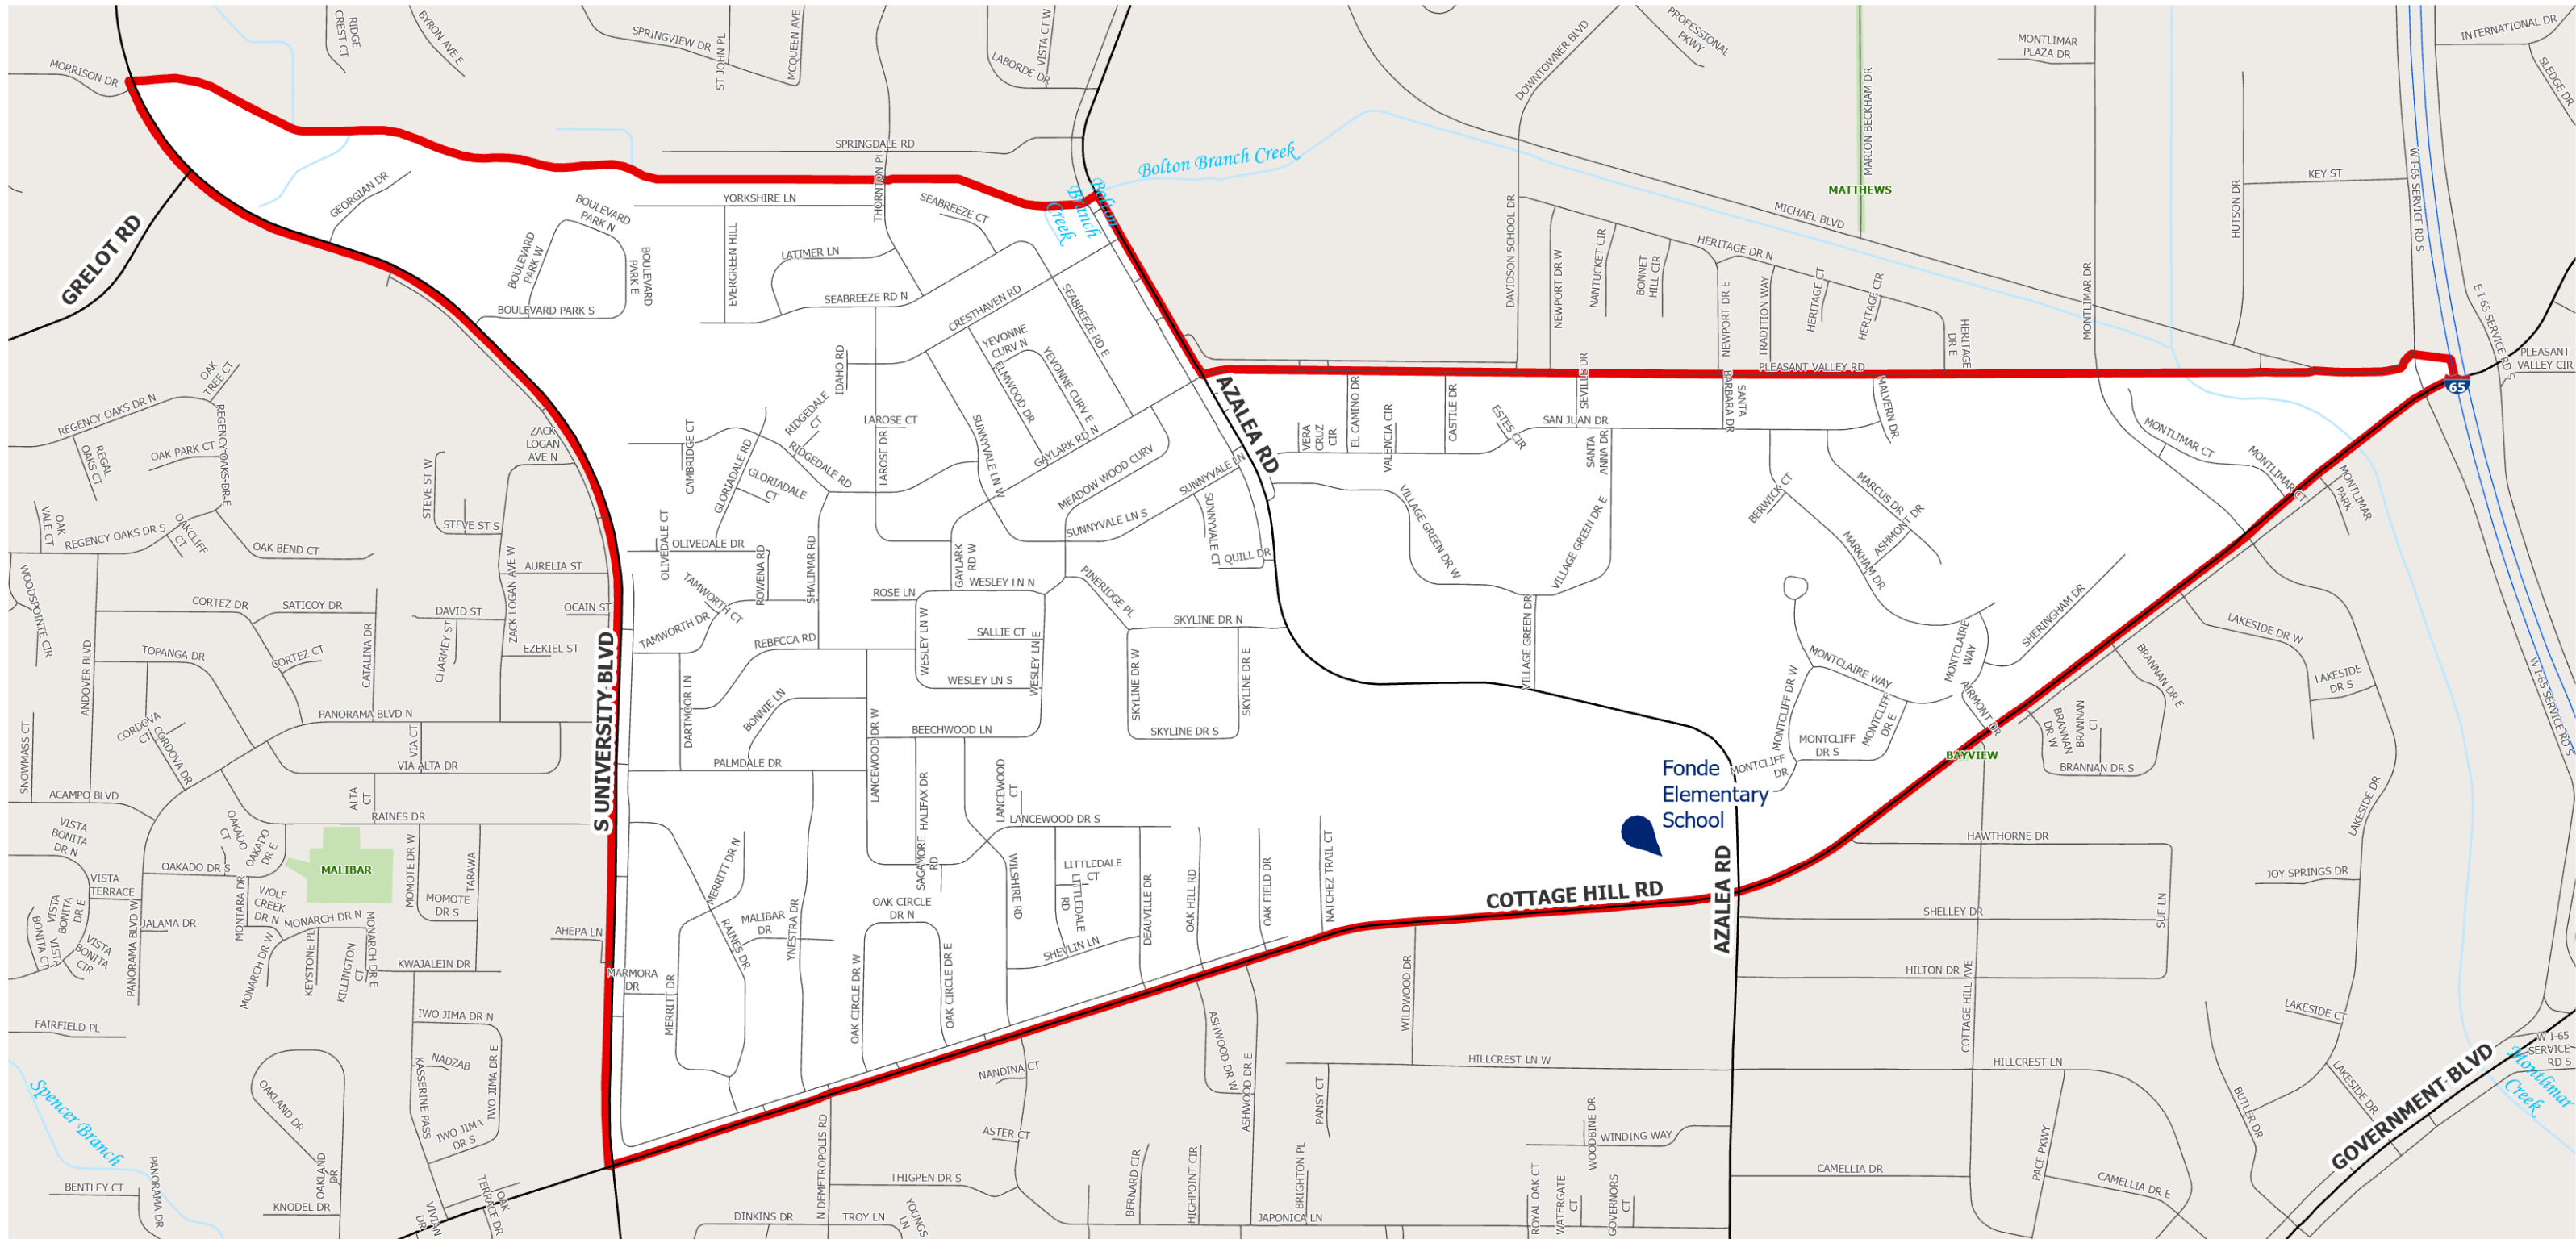

# VOTING WARD 5-4

Fonde Elementary School  
3956 Cottage Hill Rd  
Mobile AL 36609

-  Voting Center
-  Voting Ward