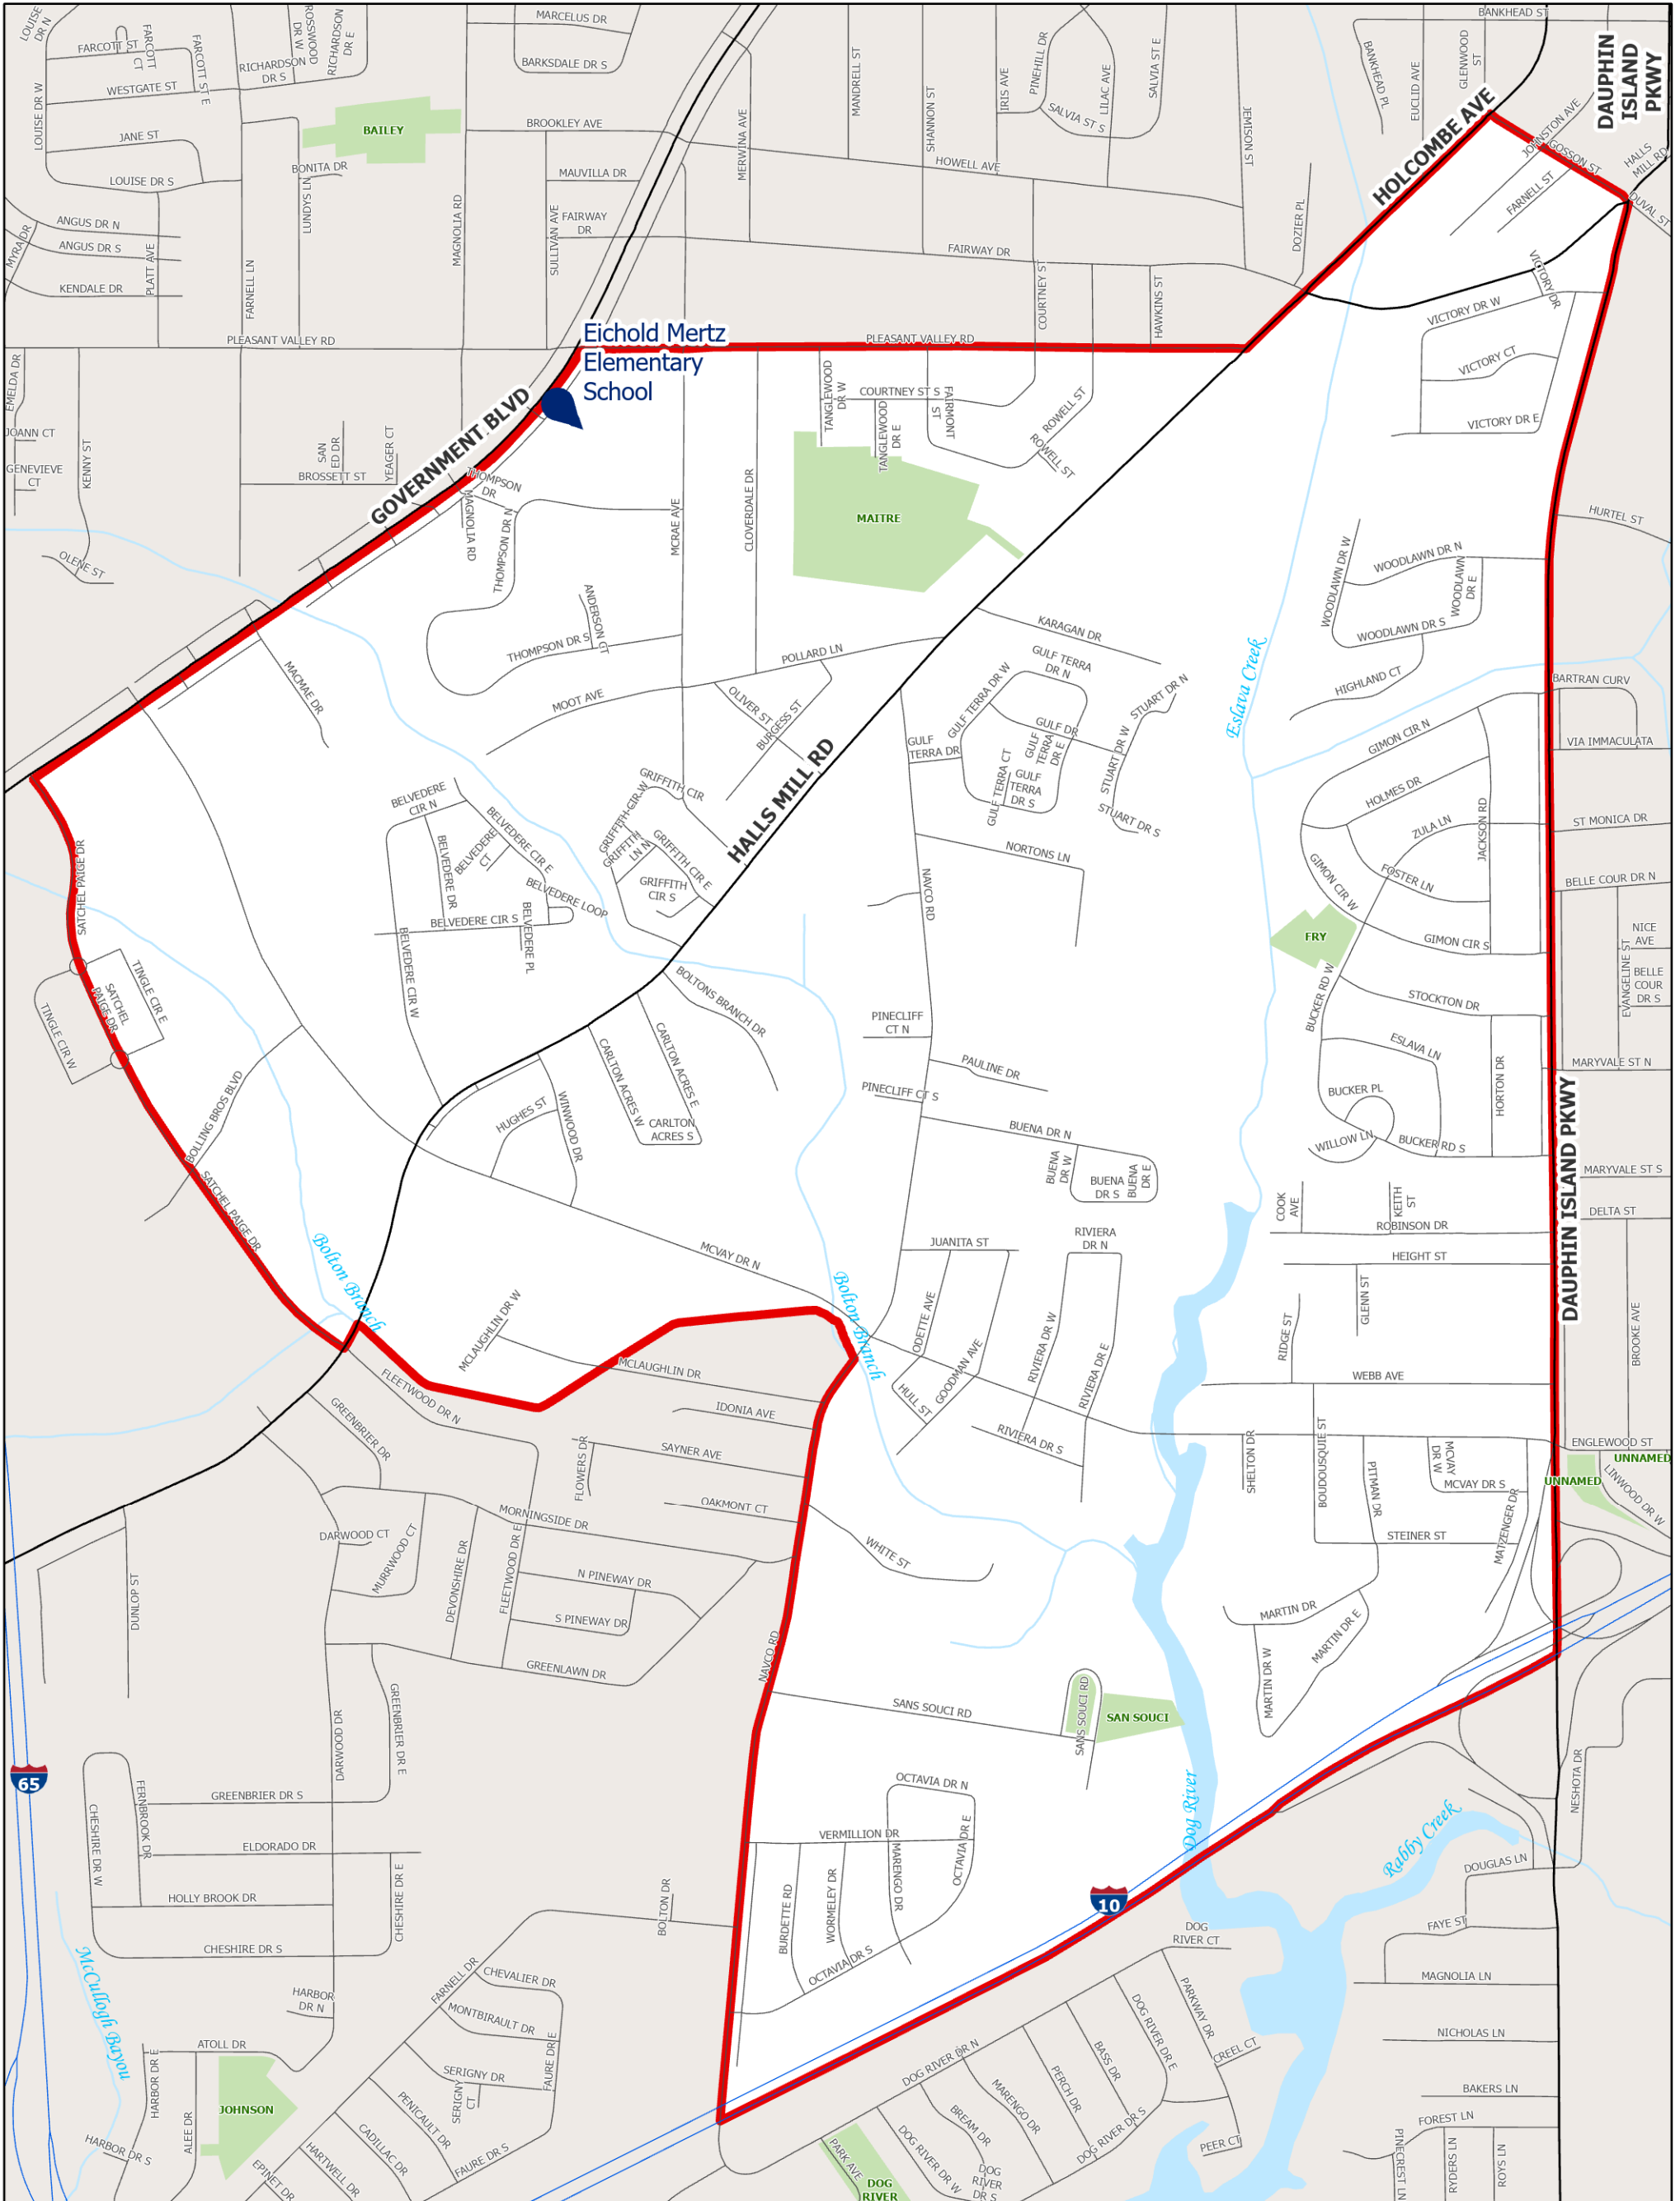

VOTING WARD 3-5

Eichold Mertz Elementary School
2815 Government Blvd
Mobile AL 36606

- Voting Center
- Voting Ward