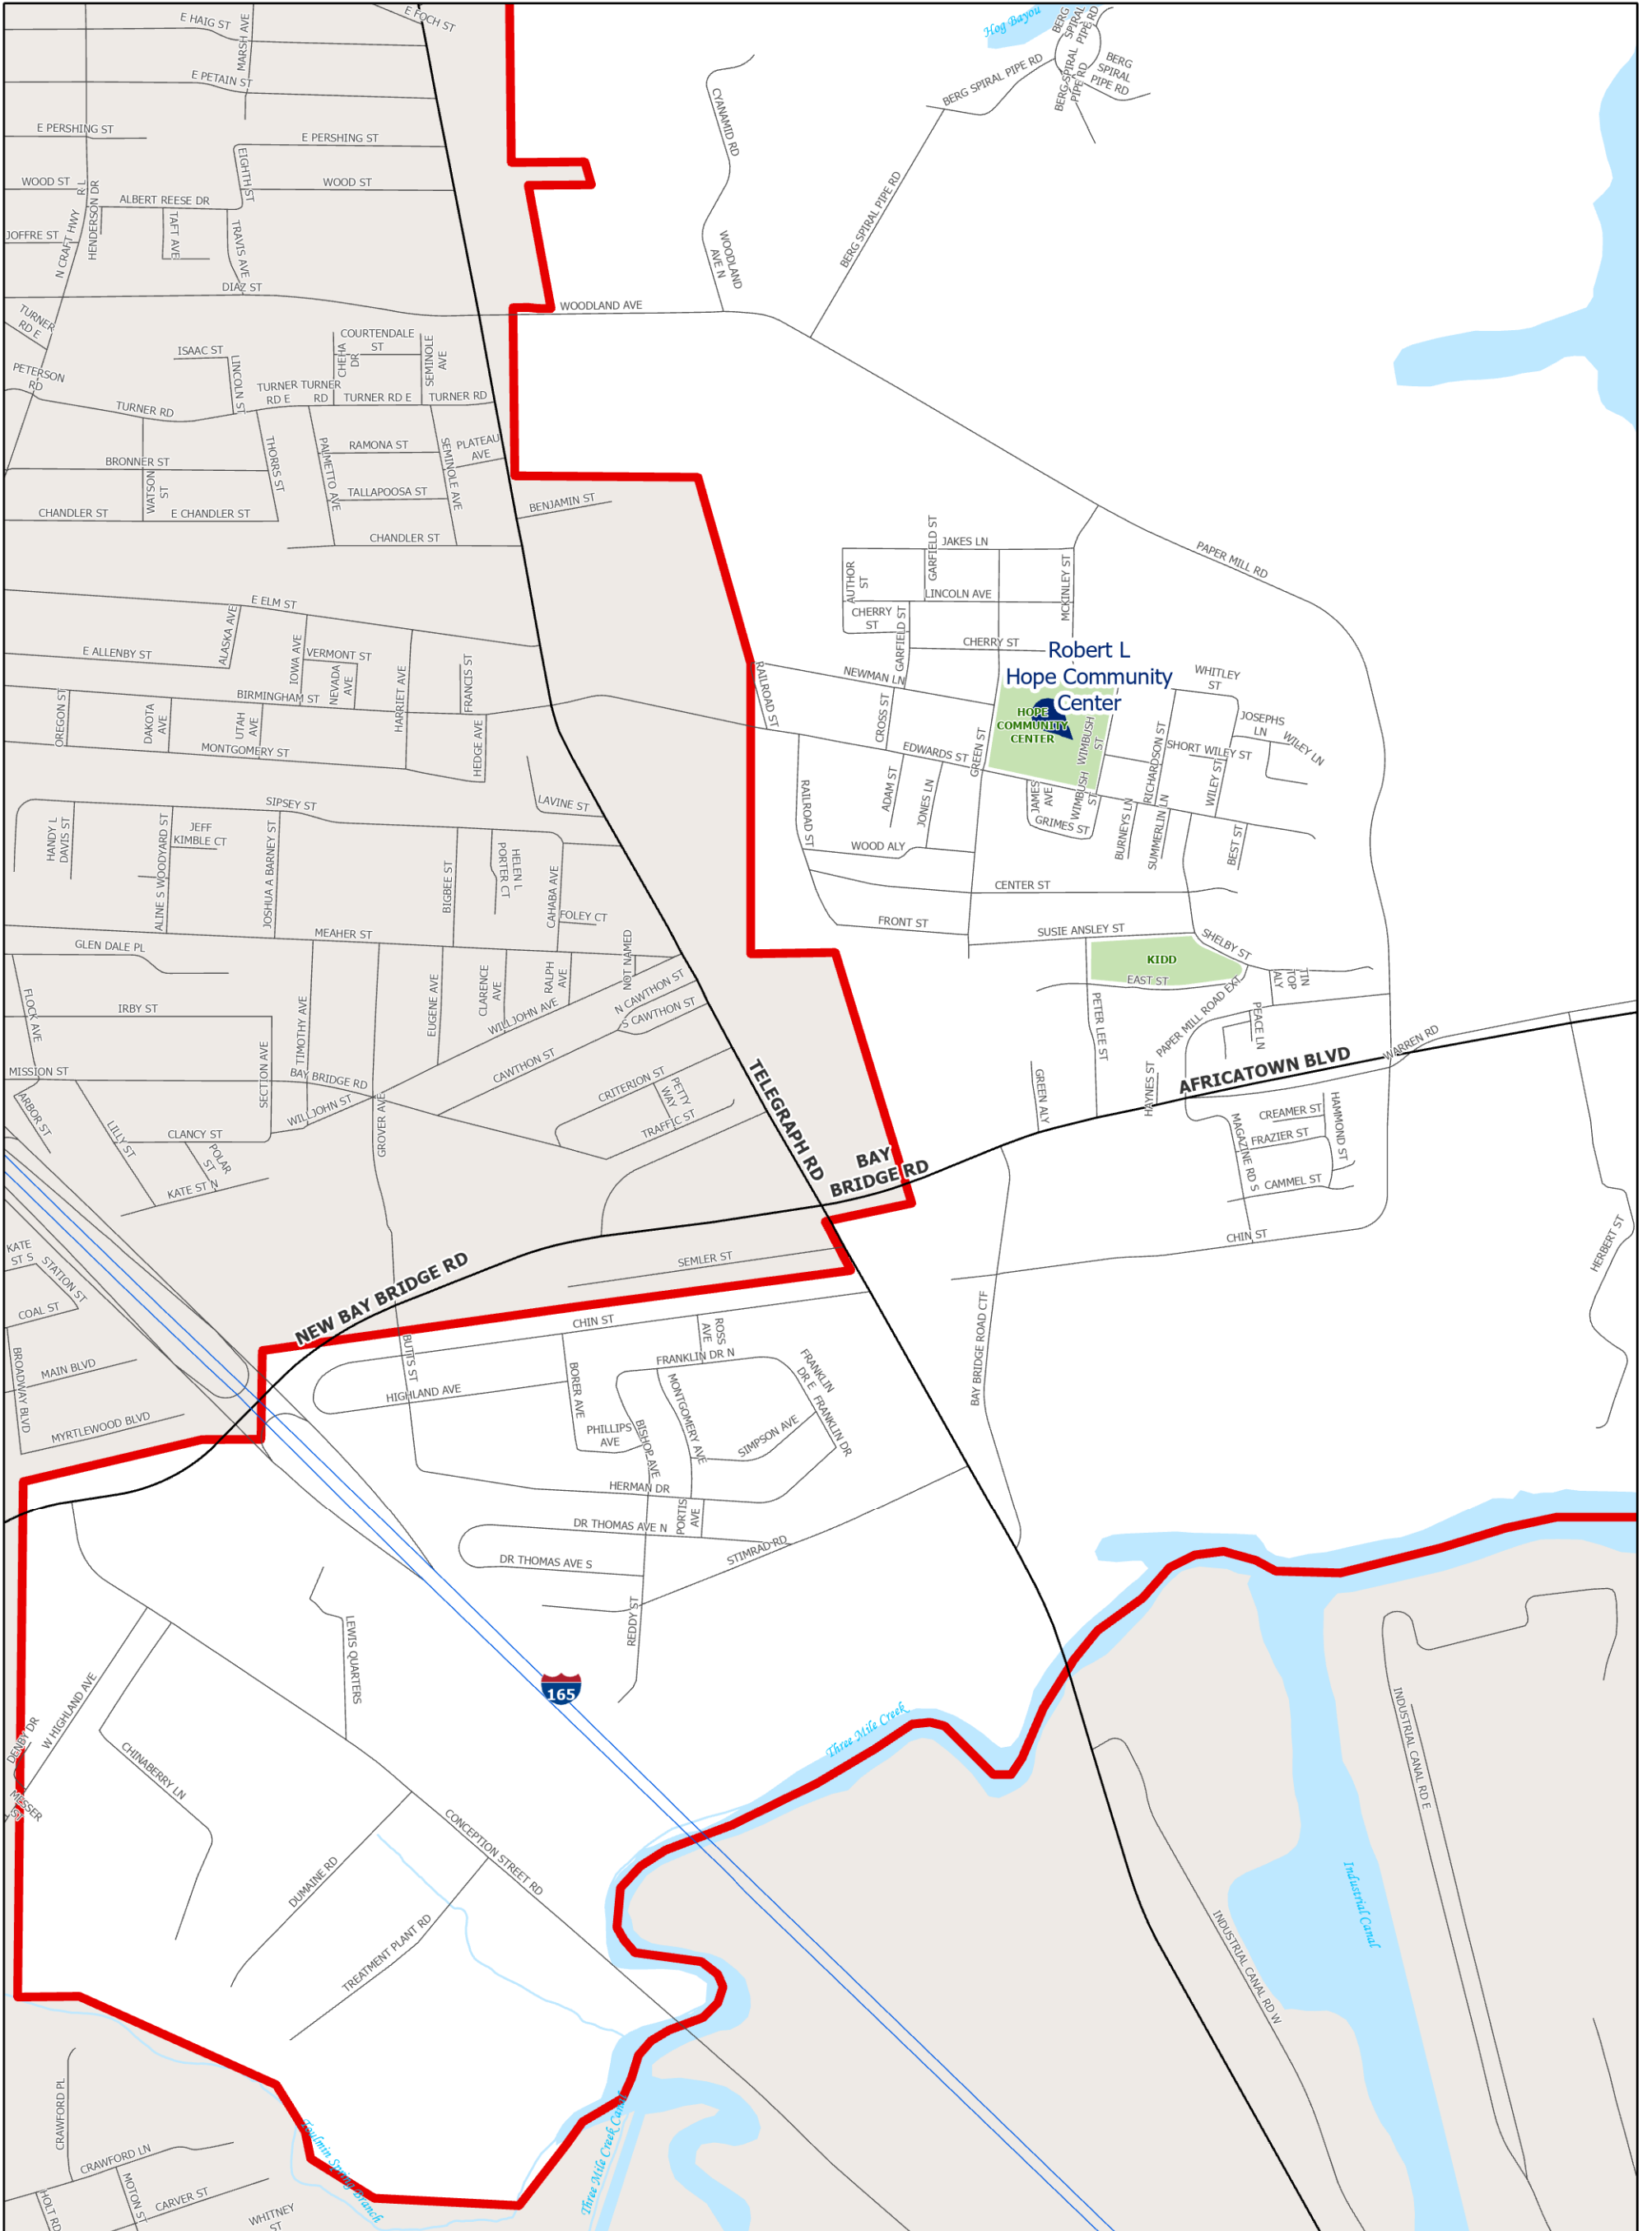

# VOTING WARD 2-3

Robert L Hope Community Center  
 850 Edwards St  
 Mobile AL 36610

- Voting Center
- Voting Ward