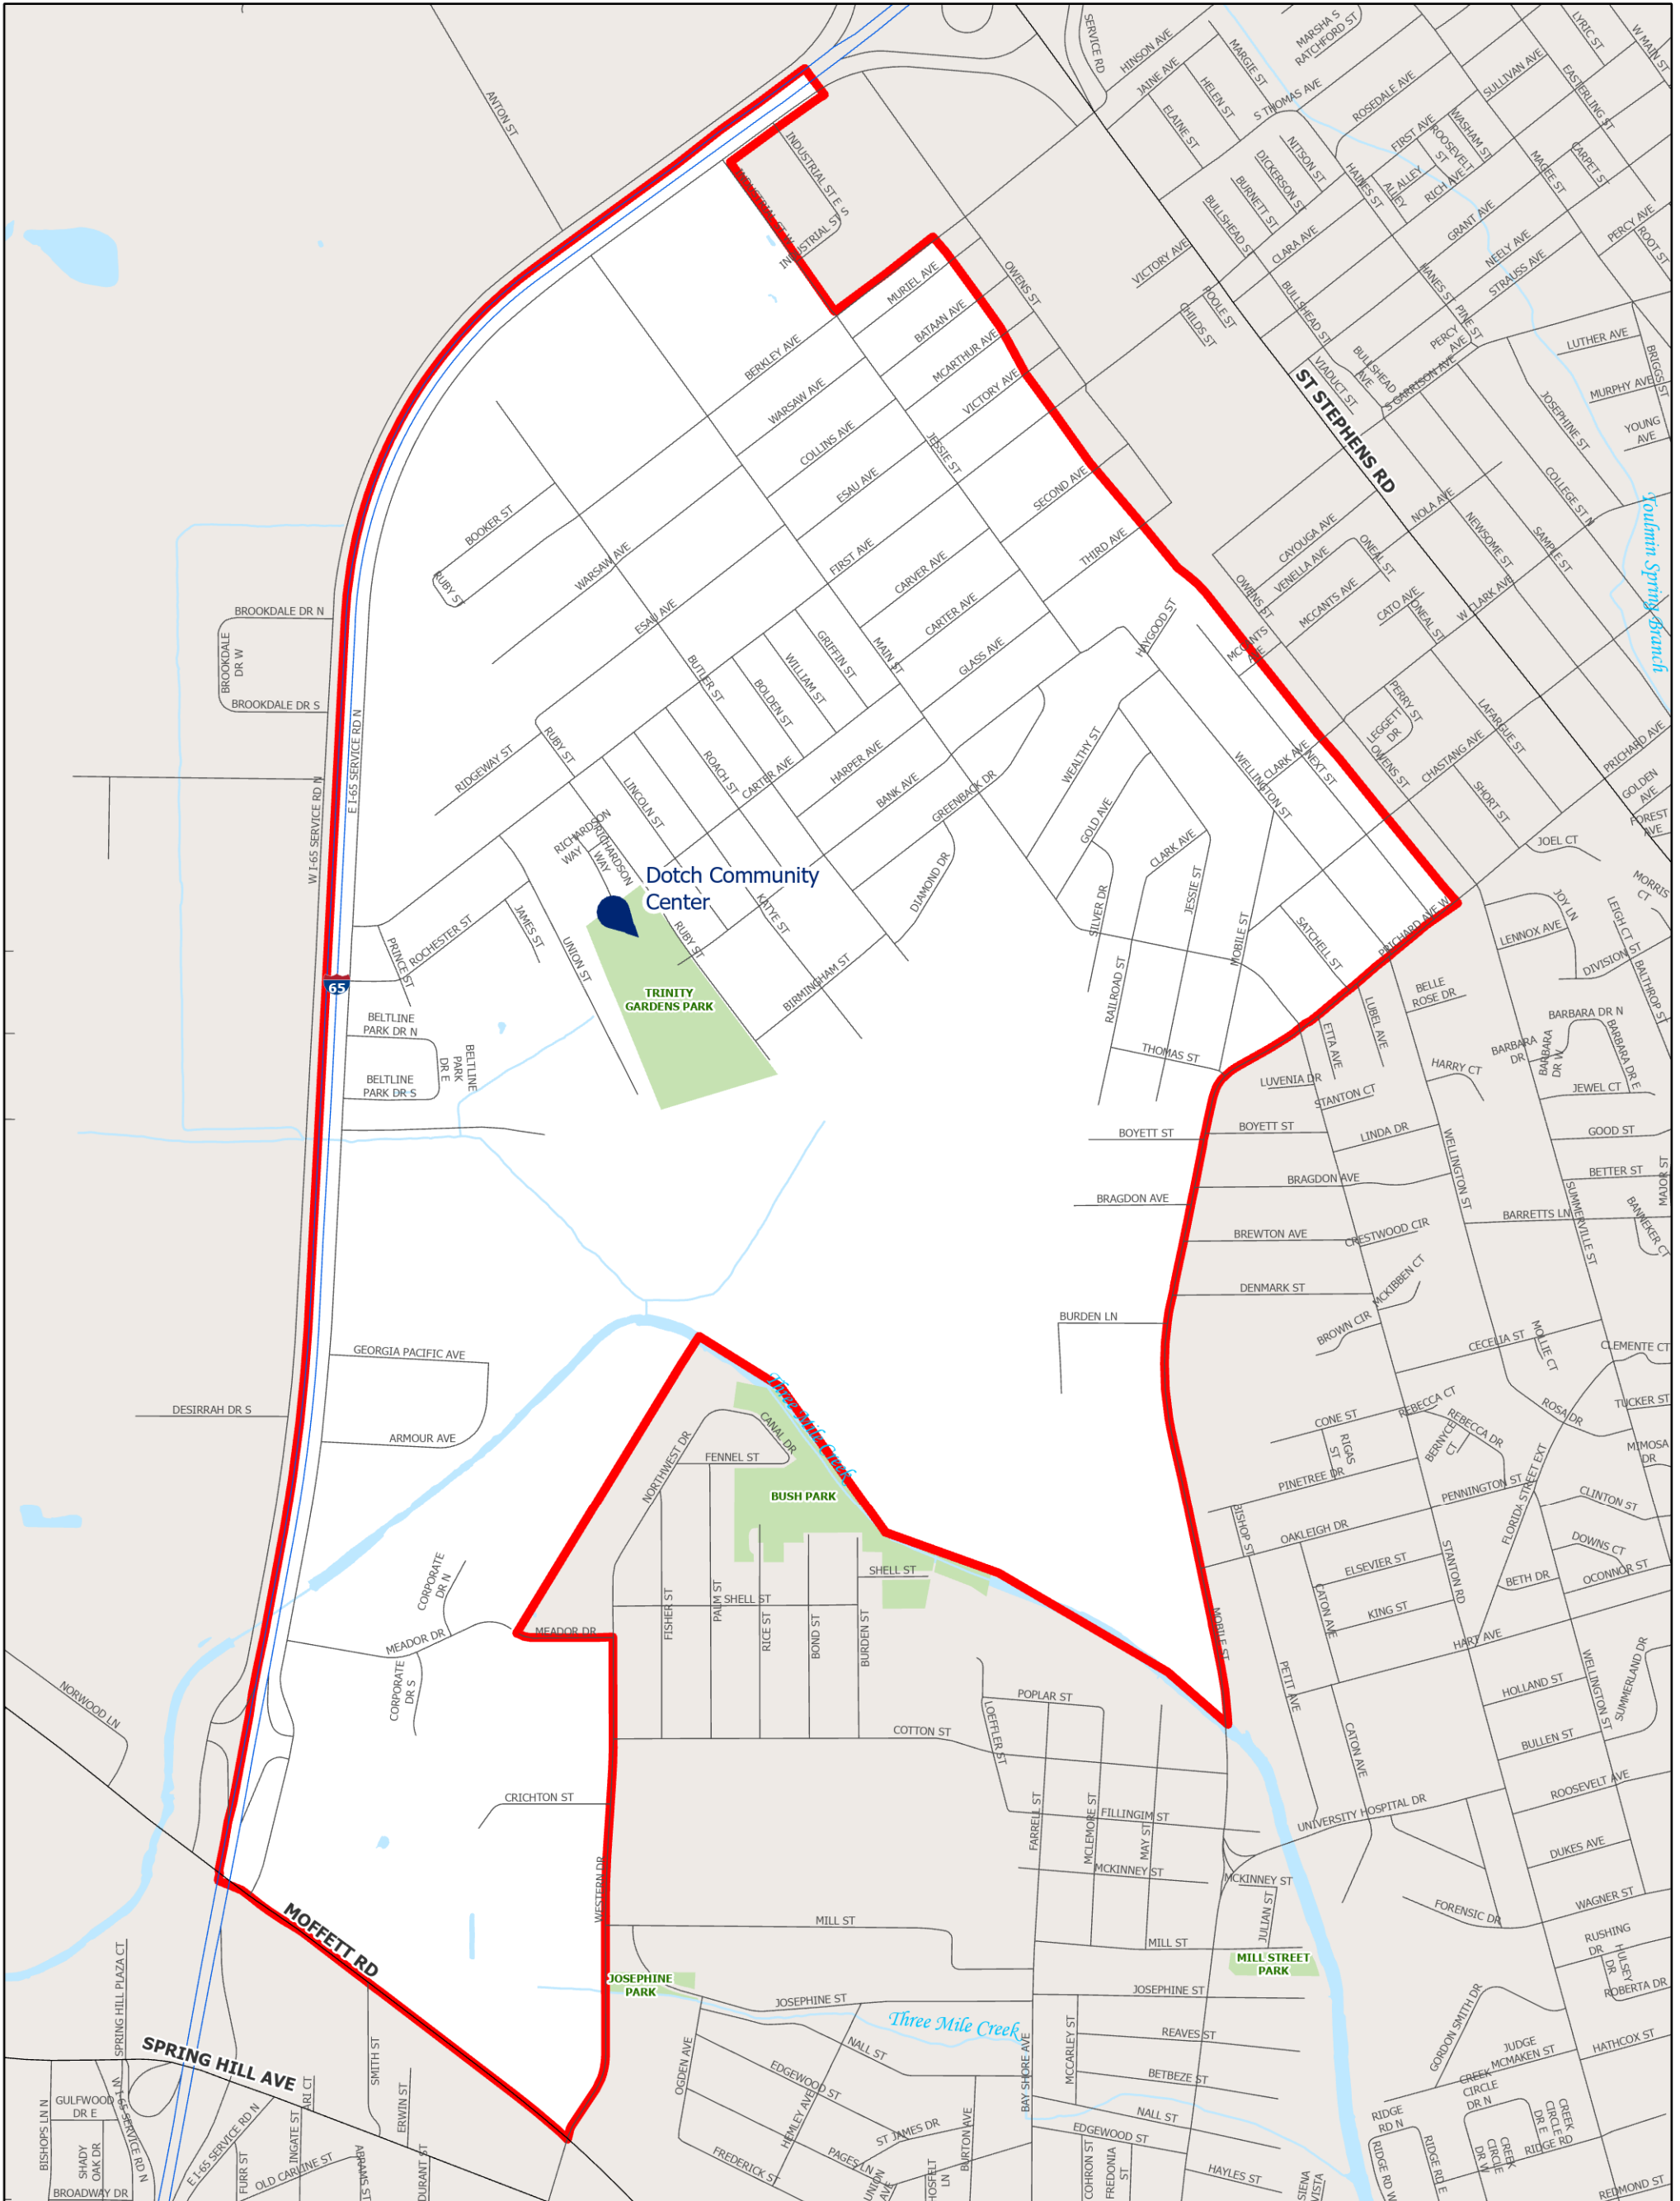

VOTING WARD 1-2

Dotch Community Center
 3100 Bank Ave
 Mobile AL 36617

-  Voting Center
-  Voting Ward