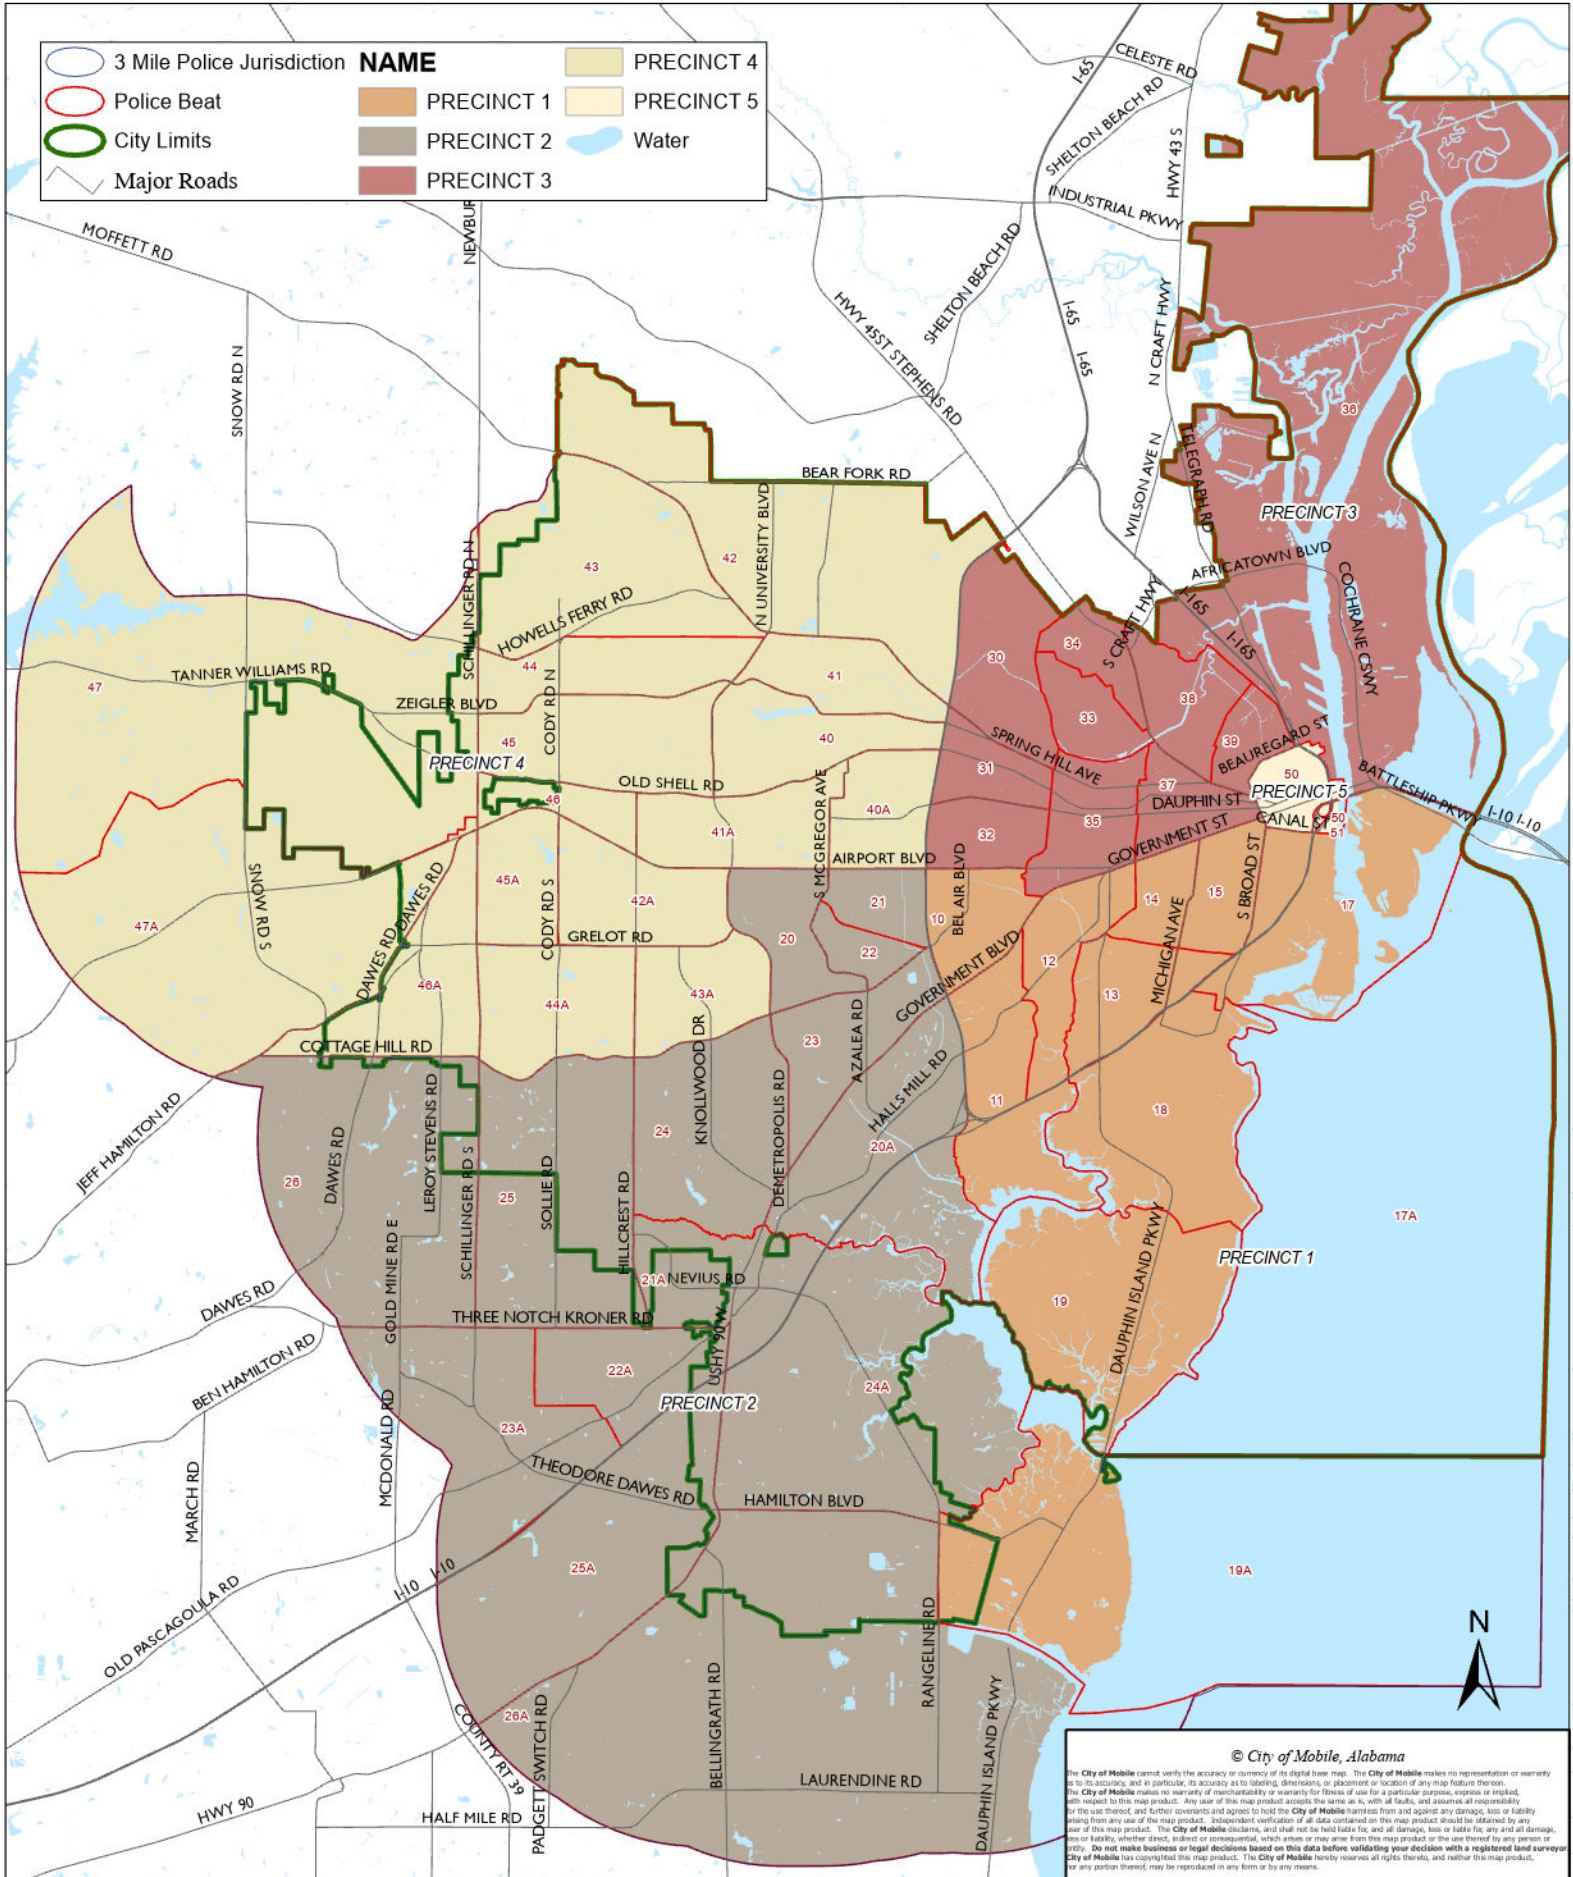

Police Precincts and Beats

Mobile, AL

Create Date: 7/31/2023
Prepared by: City of Mobile, Alabama
Contact: gis.support@cityofmobile.org

	3 Mile Police Jurisdiction	NAME		PRECINCT 4
	Police Beat		PRECINCT 1	PRECINCT 5
	City Limits		PRECINCT 2	Water
	Major Roads		PRECINCT 3	

Path: N:\StandardMaps\MapsForSale\CityandPJ\Police_Precincts_Beats_8.5x11\Police_Precincts_Beats_8.aprx