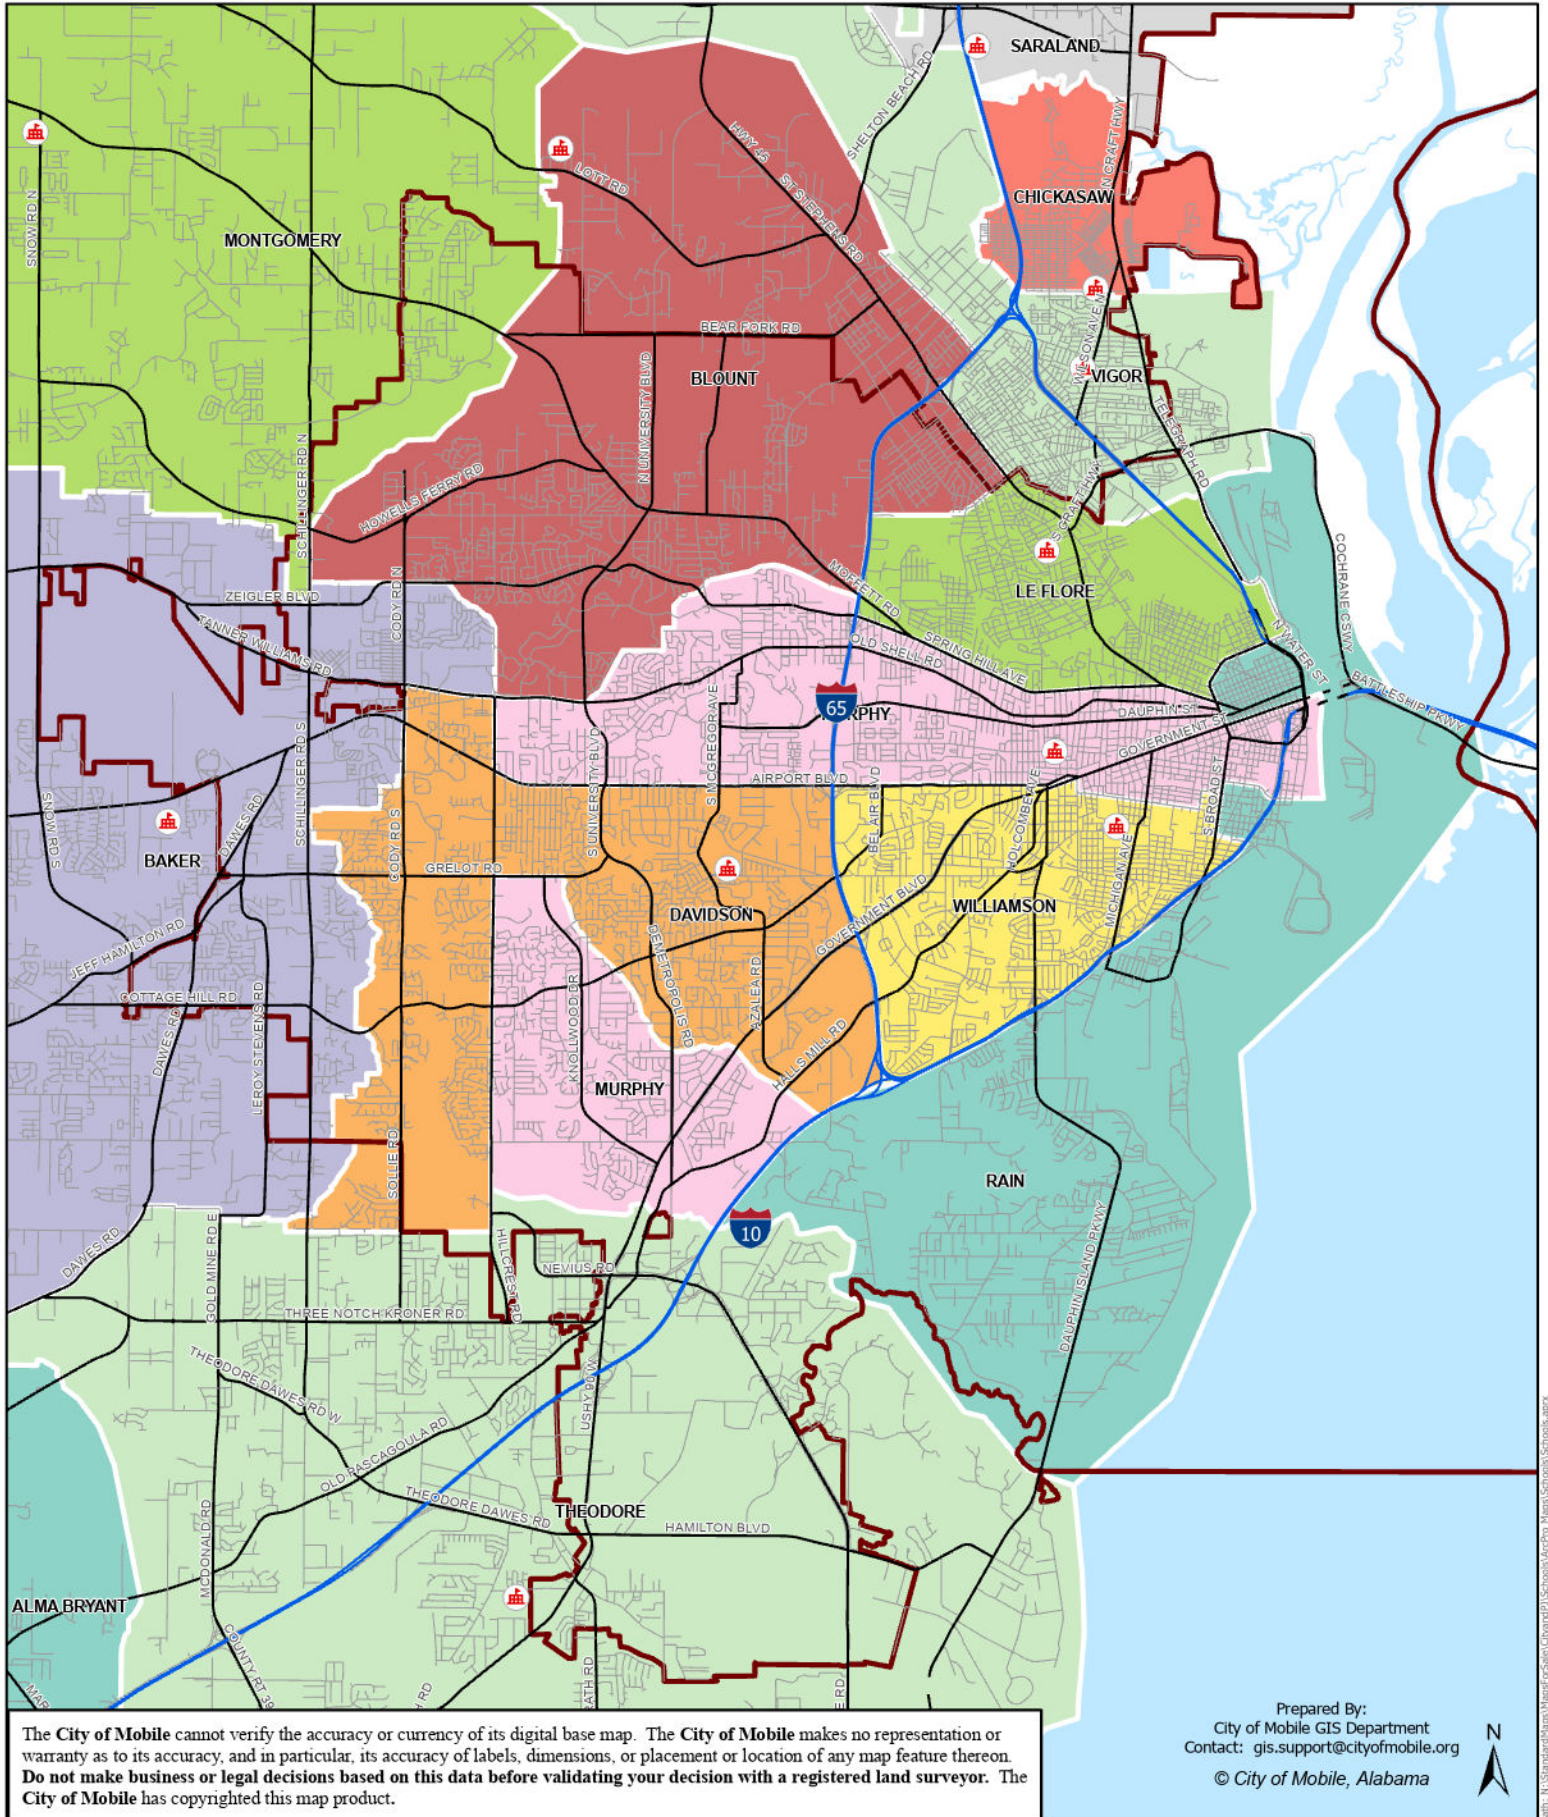

High School Districts

City of Mobile

- School
- Water
- Mobile City Limits

Create Date: 7/31/2023