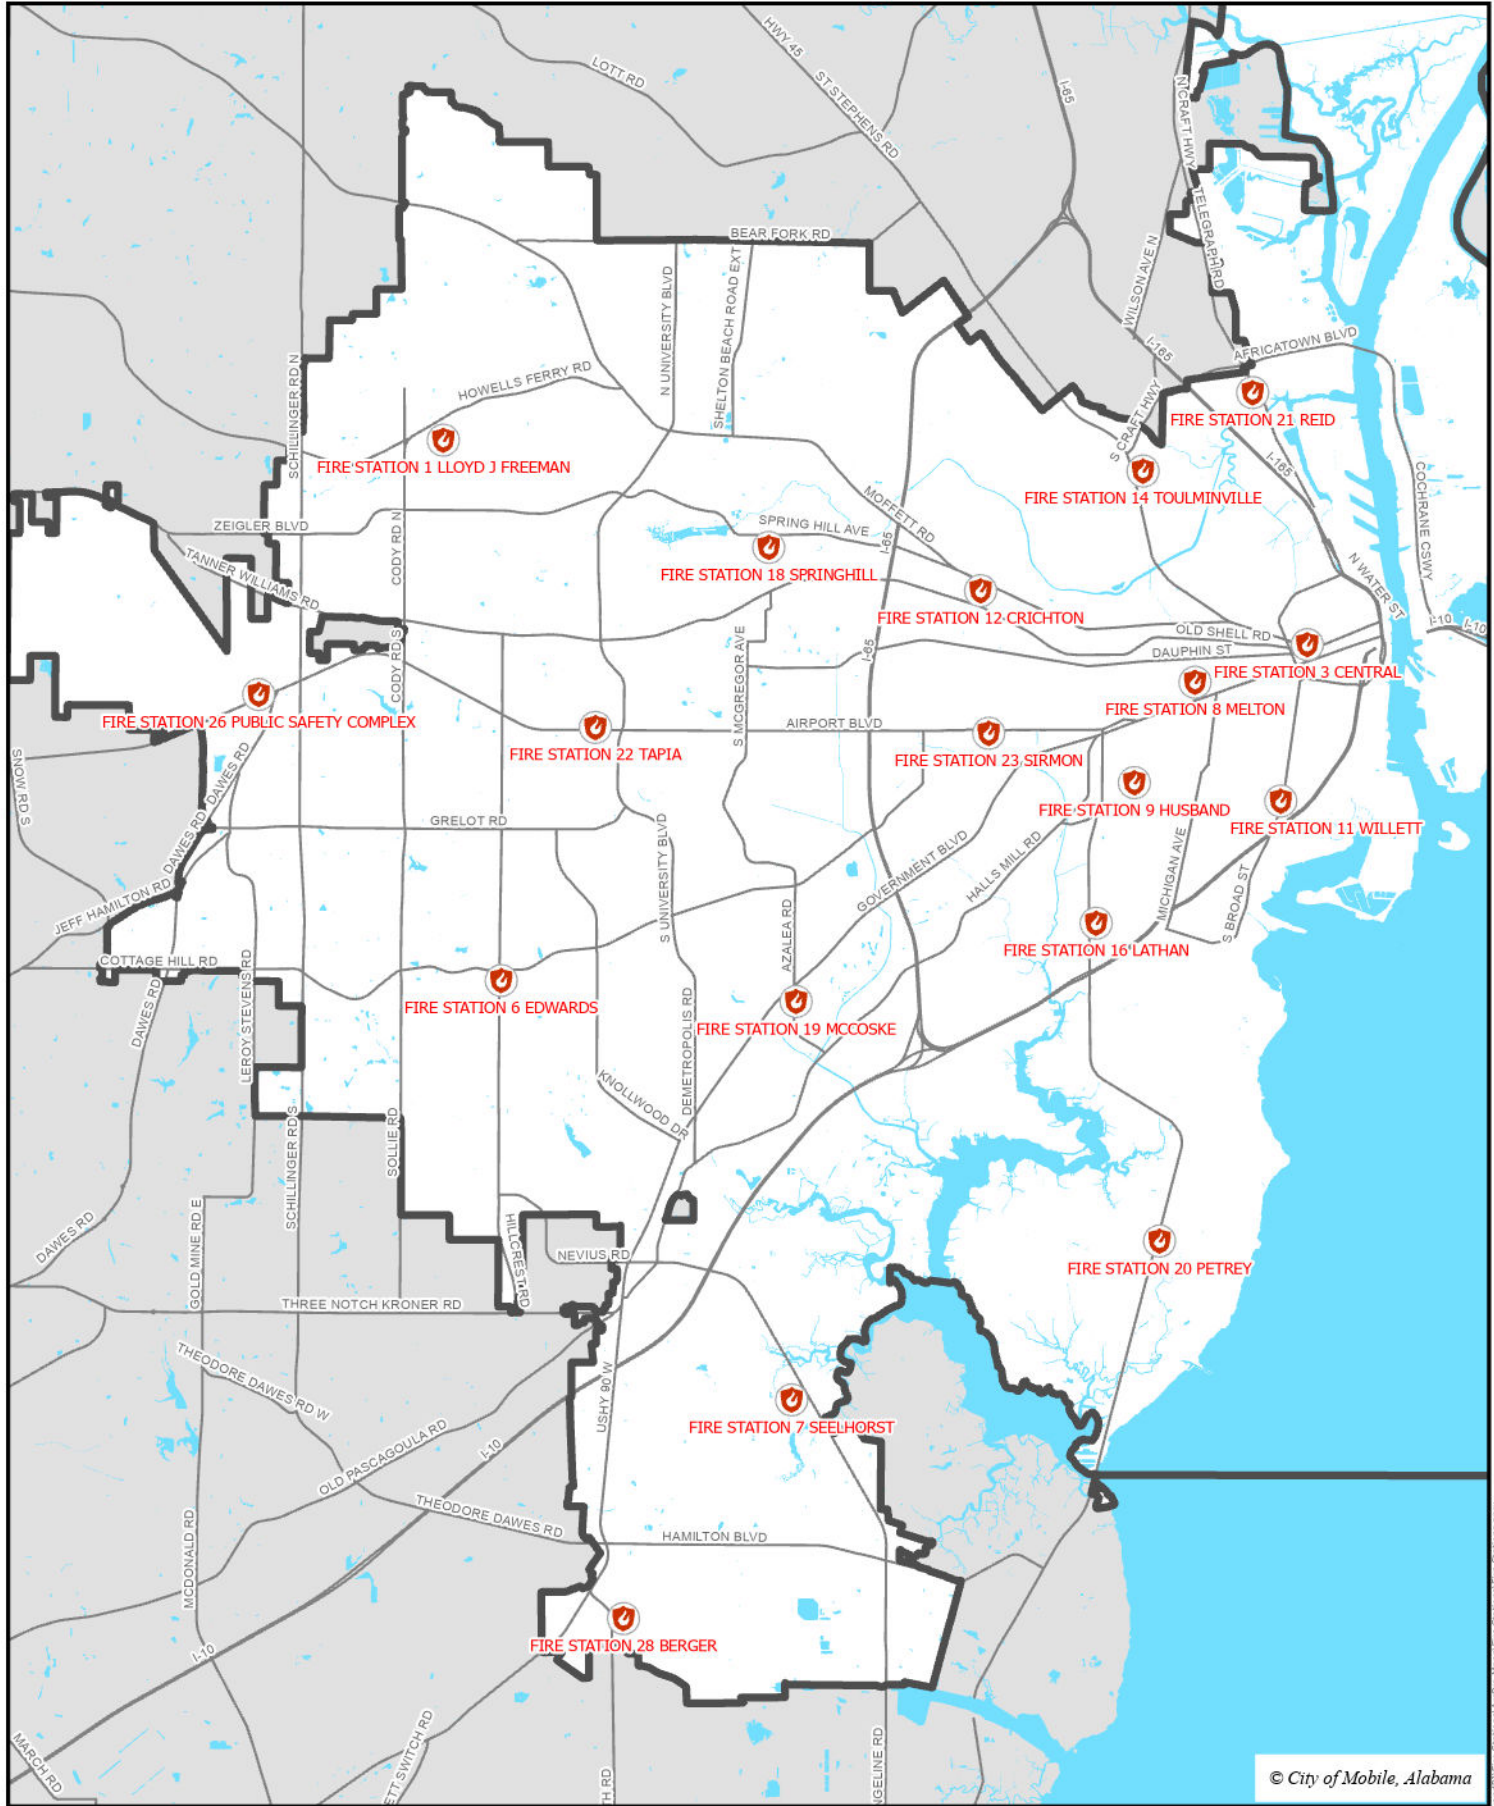

CITY OF MOBILE ~ FIRE STATION LOCATIONS

© City of Mobile, Alabama

City of Mobile Fire Stations
 Water

Major Roads
 Mobile City Limits

Mobile County

Create Date: 7/31/2023
 Prepared by: City of Mobile, Alabama
 Contact: gis.support@cityofmobile.org

The City of Mobile cannot verify the accuracy or currency of its digital base map. The City of Mobile makes no representation or warranty as to its accuracy, and in particular, its accuracy of labels, dimensions, or placement or location of any map feature thereon. Do not make business or legal decisions based on this data before validating your decision with a registered land surveyor. The City of Mobile has copyrighted this map product.