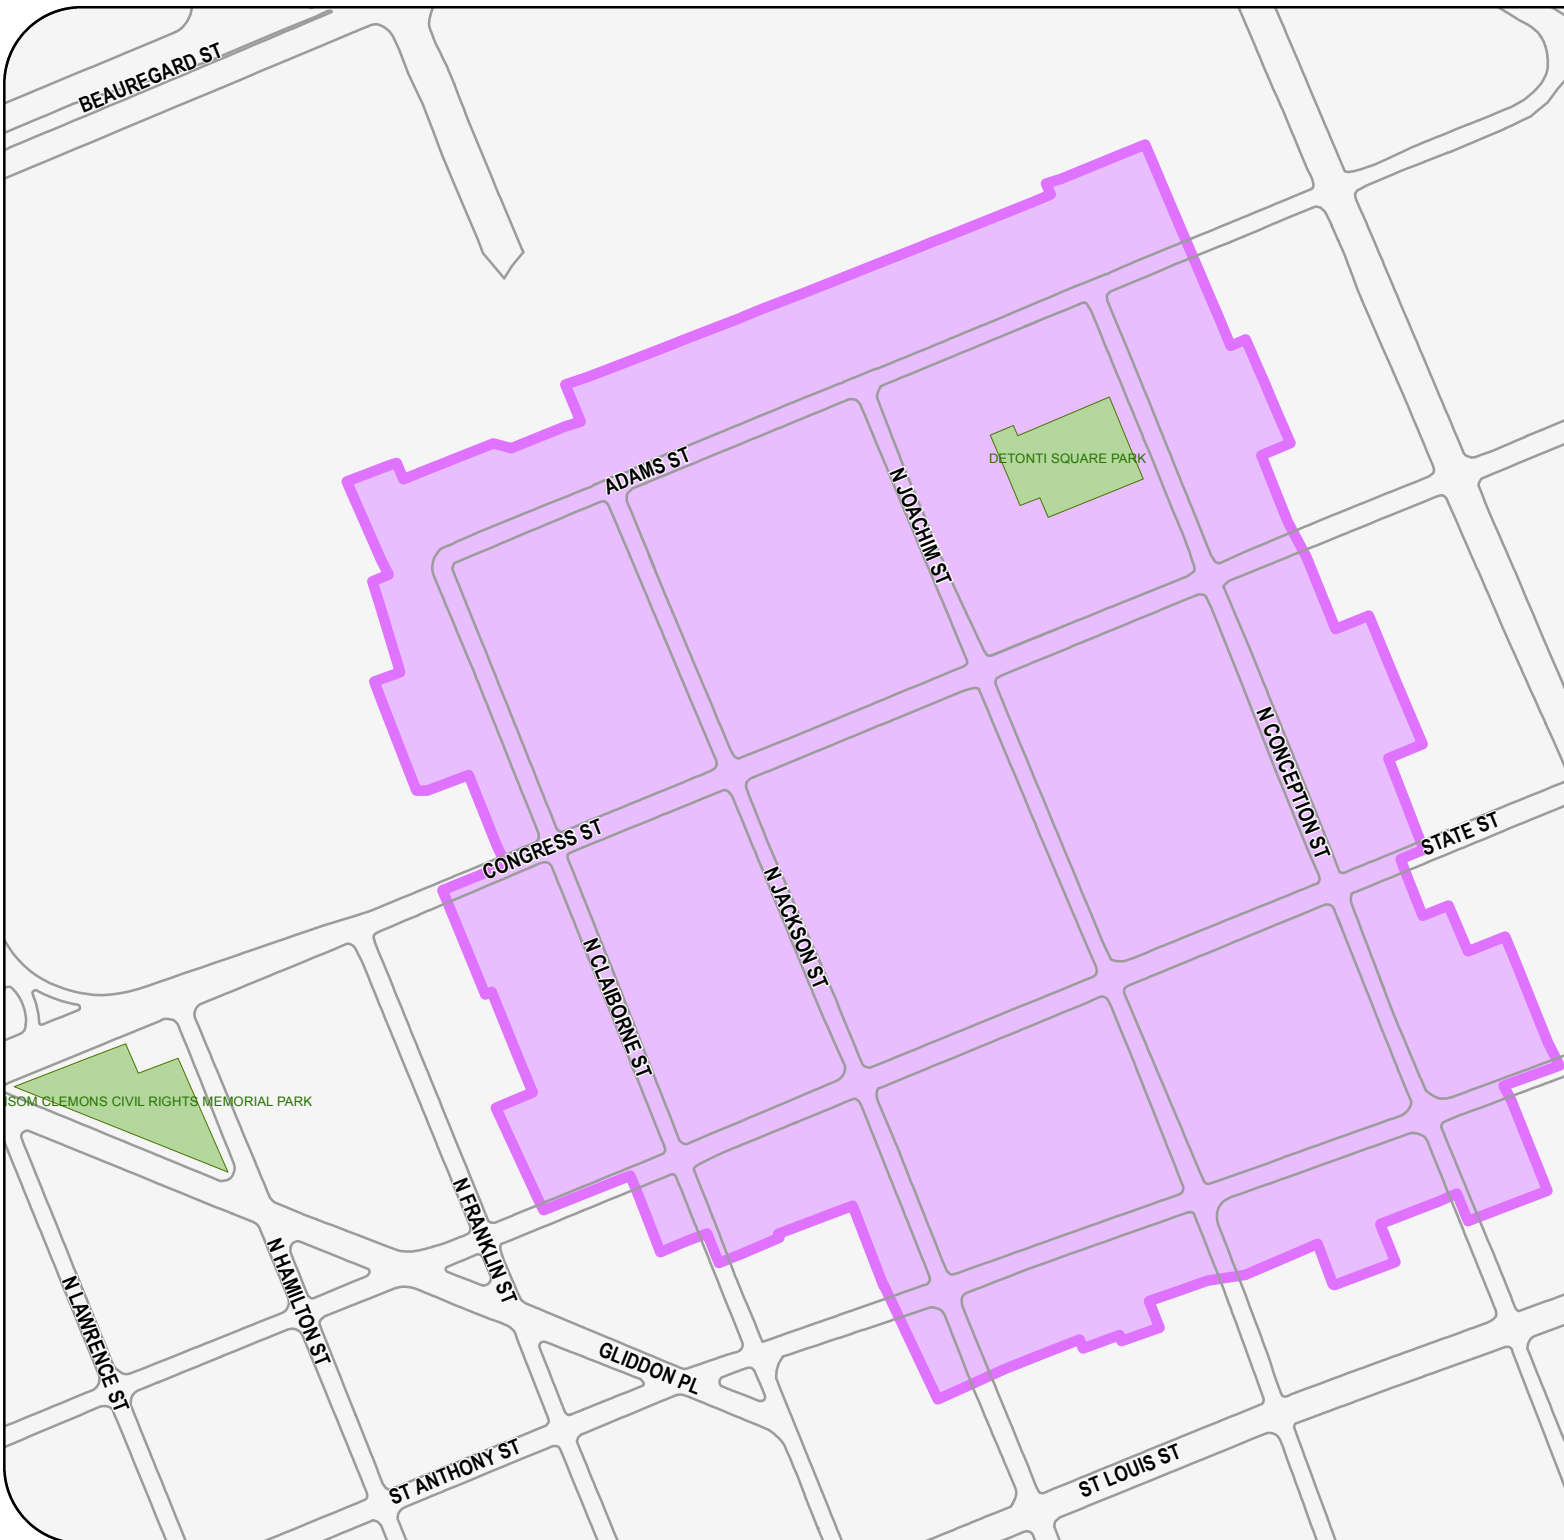

DeTonti Square Historic District

-  Water
-  Streams
-  Parks
-  Edge of Pavement
- Historic Districts**
-  DeTonti Square

 **City of Mobile
Geographic Info. Systems Dept.**
205 Government Street, 4th FL S
P.O. Box 1827 (36633-1827)
Mobile, Alabama 36644
(251) 208-7943
<http://maps.cityofmobile.org>

Date: 7/20/2017

The City of Mobile cannot verify the accuracy or currency of its digital base map. The City of Mobile makes no representation or warranty as to its accuracy, and in particular, its accuracy of labels, dimensions, or placement or location of any map feature thereon. **Do not make business or legal decisions based on this data before validating your decision with a registered land surveyor.**

1 inch = 250 feet